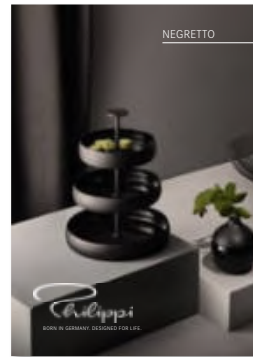

Pos Unterstützung

OUR POS SUPPORT

1.

2.

3.

4.

5.

6.

7.

8.

142

BANNER BANNER

Polyester
50 x 100 cm | **800200**

PLAKATE POSTERS

Verschiedene Motive
auf Hohlkammerplatte
Various motives
on cavity plate
84 x 59 cm

quer/wide:

1. Louisiana	800102
2. Hamburger Hocker	800103
3. Tribute to Bauhaus	800110

hoch/upright:

4. Solero	800107
5. Lim	800112
6. Flames	800109
7. Negretto	800100
8. A Tavola	800113